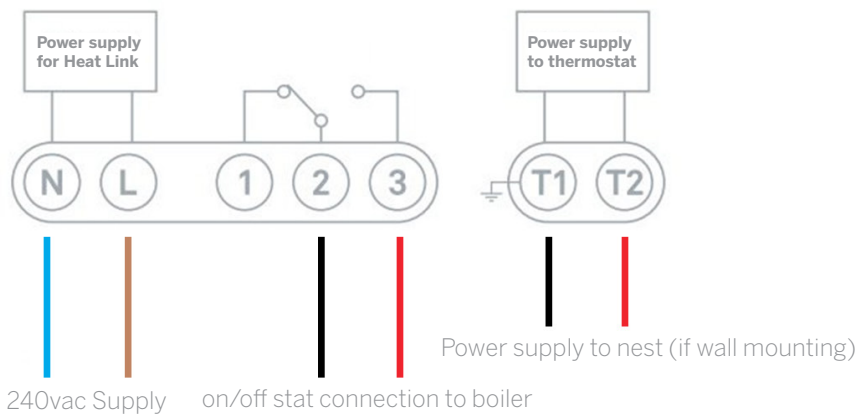

## HEAT LINK WIRING DIAGRAM

- \* Charging stand required if nest is not to be powered using T1 and T2 connections (powered via USB cable supplied with charging stand)
- \* Max. distance from nest thermostat to Heat Link is 30 metres