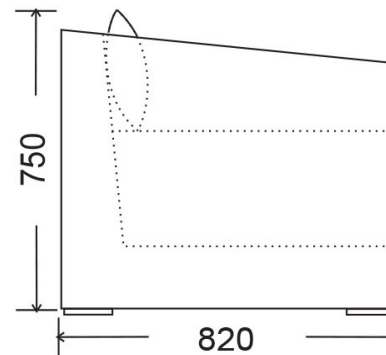

Dimensions

Get In Touch

Sydney Office:

U5 / 19 Unwins Bridge Road,
St Peters NSW 2044
Phone : 02 9517 4093

Melbourne Office:

101 Moray Street,
South Melbourne VIC 3205
Phone : 0429 654 292

Website : www.mn8design.com

Email : sales@mn8design.com