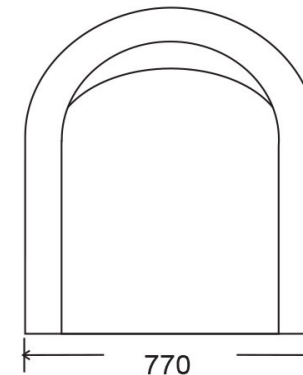

Dimensions

Get In Touch

Sydney Office:

U5 / 19 Unwins Bridge Road,
St Peters NSW 2044
Phone : 02 9517 4093

Melbourne Office:

101 Moray Street,
South Melbourne VIC 3205
Phone : 0429 654 292

Website : www.mn8design.com

Email : sales@mn8design.com