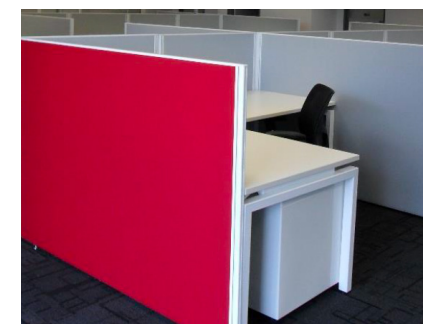

Screen Options

Get In Touch

Desk mounted aluminium frame

Sydney Office:

U5 / 19 Unwins Bridge Road,
St Peters NSW 2044
Phone : 02 9517 4093

Melbourne Office:

101 Moray Street,
South Melbourne VIC 3205
Phone : 0429 654 292

Website : www.mn8design.com

Email : sales@mn8design.com