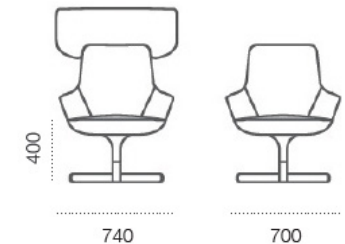

Warranty

- 5 year warranty

Get In Touch

Design Manufacture Create

Sydney Office:

U5 / 19 Unwins Bridge Road,
St Peters NSW 2044
Phone : 02 9517 4093

Melbourne Office:

101 Moray Street,
South Melbourne VIC 3205
Phone : 0429 654 292

Website : www.mn8design.com

Email : sales@mn8design.com