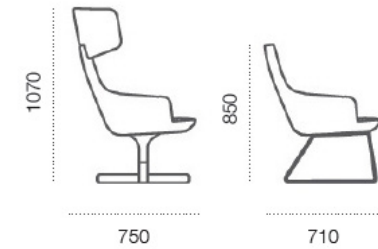

Warranty

- 5 year warranty

Get In Touch

Design Manufacture Create

Sydney Office:

U5 / 19 Unwins Bridge Road,
St Peters NSW 2044
Phone : 02 9517 4093

Melbourne Office:

101 Moray Street,
South Melbourne VIC 3205
Phone : 0429 654 292

Website : www.mn8design.com

Email : sales@mn8design.com