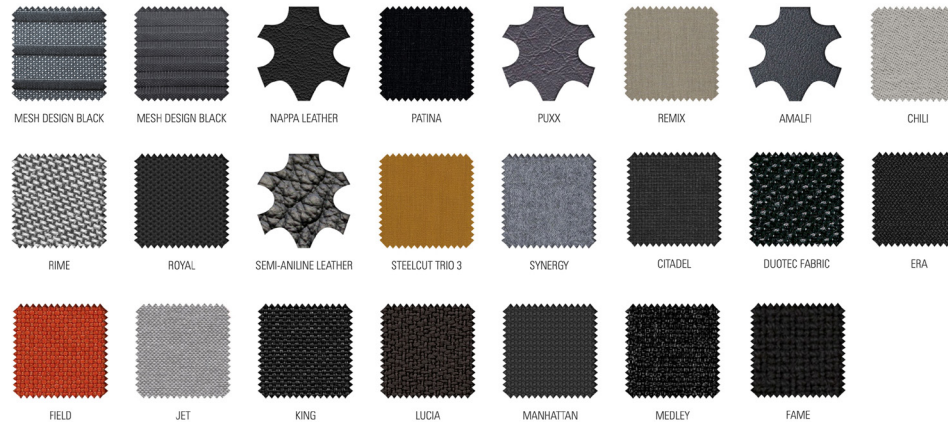

Materials in Collection

For a complete range of product specifications for HERO Swivel and Visitor chairs

Get In Touch

Sydney Office:

U5 / 19 Unwins Bridge Road,
St Peters NSW 2044
Phone : 02 9517 4093

Melbourne Office:

101 Moray Street,
South Melbourne VIC 3205
Phone : 0429 654 292

Website : www.mn8design.com

Email : sales@mn8design.com