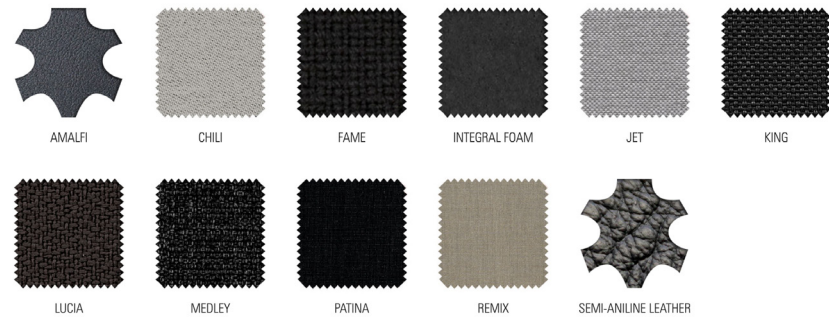

Nowadays, thinking means especially one thing: motion. Intellectual and physical. Because it feels good, keeps us fresh; mind and body. Because motion brings change, stimulation - resulting in improved performance, concentration and motivation. Therefore office spaces are first and

Features

- Bar stool, standing aid & table
- Height adjustment
- Table in square or round top
- Footrest available

Warranty

- 10 years

foremost that: spaces of motion. And more. Spaces for motion and cooperation. That is why we created KINETICis5. For a new work environment in motion and dialogue. Not because we think that the journey is the destination, but because motion is what leads us to the destination.

Materials in Collection

For a complete range of product specifications for the KinetiCis5 range

Get In Touch

Sydney Office:

U5 / 19 Unwins Bridge Road,
St Peters NSW 2044
Phone : 02 9517 4093

Melbourne Office:

101 Moray Street,
South Melbourne VIC 3205
Phone : 0429 654 292

Website : www.mn8design.com

Email : sales@mn8design.com