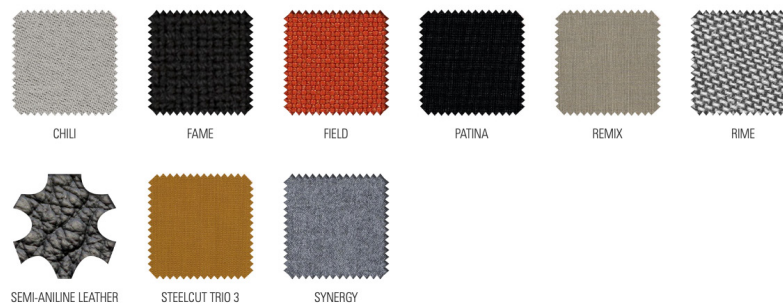

Materials in Collection

For a complete range of product specifications for Silver chairs, stools and accessories

Get In Touch

Sydney Office:

U5 / 19 Unwins Bridge Road,
St Peters NSW 2044
Phone : 02 9517 4093

Melbourne Office:

101 Moray Street,
South Melbourne VIC 3205
Phone : 0429 654 292

Website : www.mn8design.com

Email : sales@mn8design.com