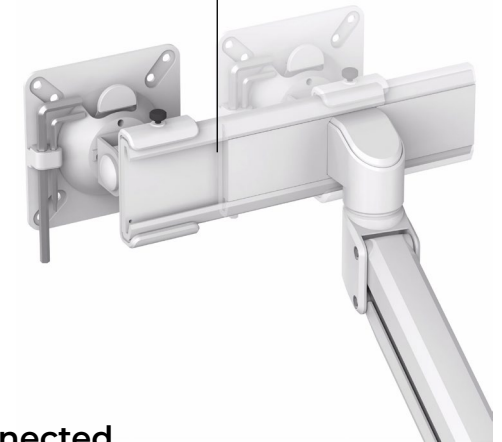

## Fixed and motion arms

Fixed arms provide additional reach and movement as well as being a cost effective solution where regular height adjustment is not required. Motion arms deliver effortless gas spring height adjustment, great for hot desking and collaborative working.

### Slider

Provides seamless monitor alignment and increases the maximum screen size the arm can hold