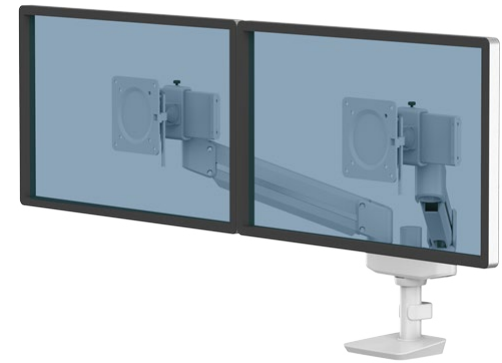

Configurations

Colours

Certifications

Get In Touch

Sydney Office:

6 - 10 Phillips Road,
Kogarah NSW 2217
Phone : 02 9517 4093

Melbourne Office:

101 Moray Street,
South Melbourne VIC 3205
Phone : 0429 654 292

Website : www.mn8design.com

Email : sales@mn8design.com