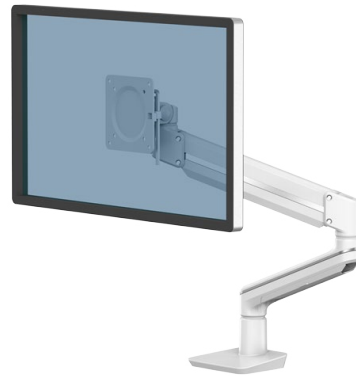

Configurations

Colours

Certifications

Get In Touch

Sydney Office:

6 - 10 Phillips Road,
Kogarah NSW 2217
Phone : 02 9517 4093

Melbourne Office:

101 Moray Street,
South Melbourne VIC 3205
Phone : 0429 654 292

Website : www.mn8design.com

Email : sales@mn8design.com