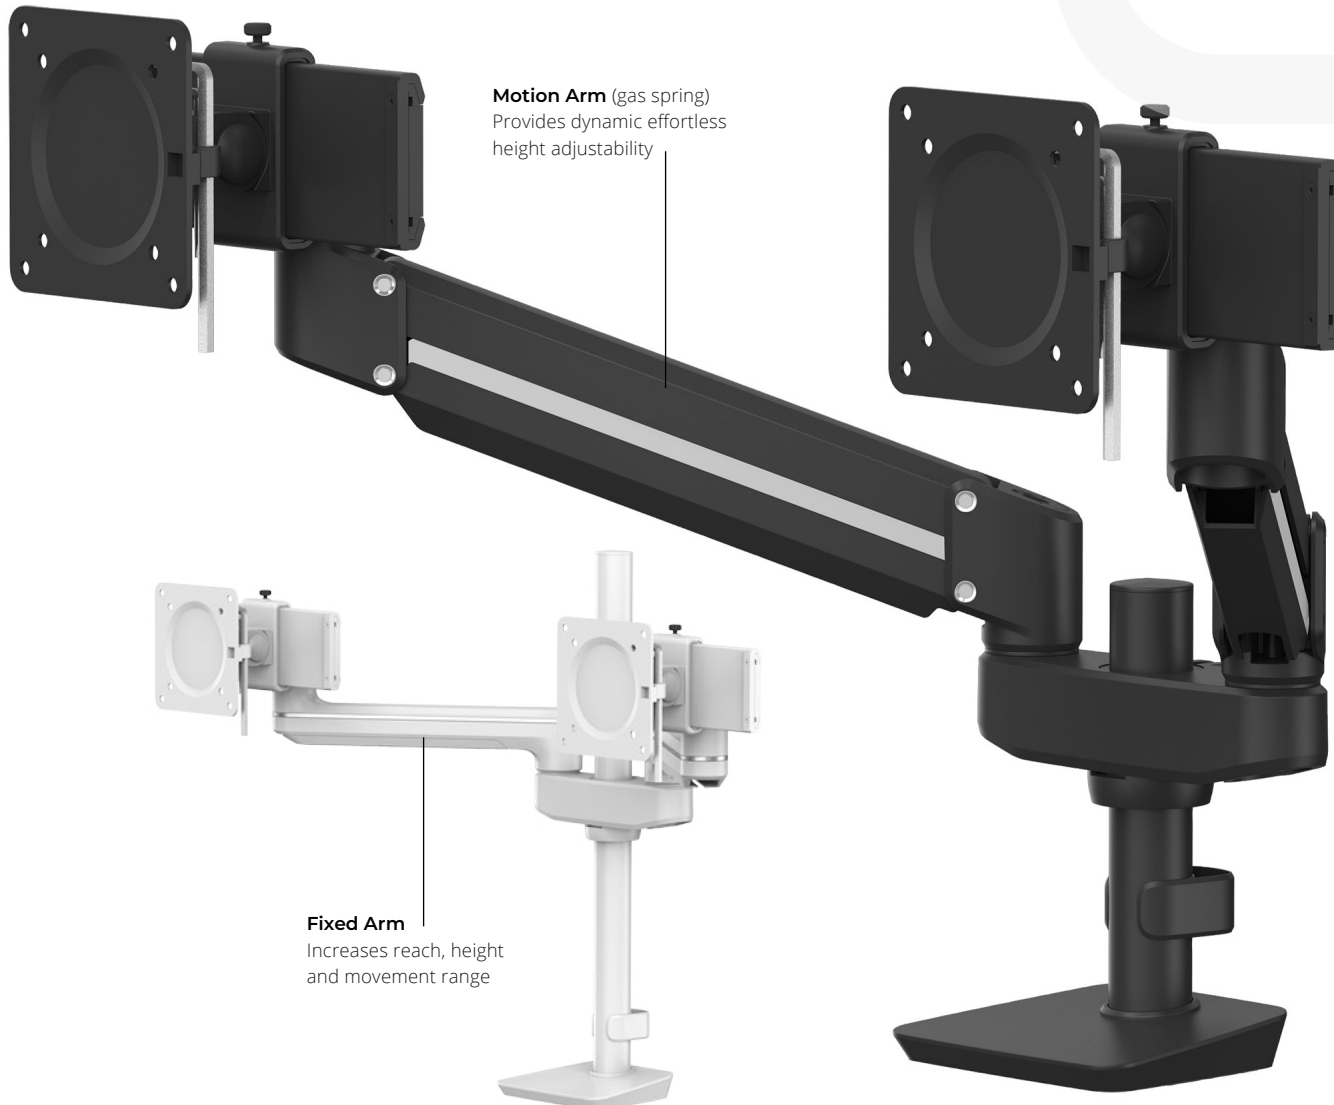

## Tallo Monitor Arm

Tallo™ not only reimagines how a monitor arm can facilitate productive work, but enriches it through human-centered design. Modern in appearance, robust in performance, Tallo™ makes any desk a productive space for comfortable, meaningful work.

## Fixed and motion arms

Fixed arms provide additional reach and movement as well as being a cost effective solution where regular height adjustment is not required. Motion arms deliver effortless gas spring height adjustment, great for hot desking and collaborative working.

## Sliders

Sliders allow you to increase the size of screens an arm can hold whilst enabling you to place screens seamlessly side by side. This helps to save valuable desk space and maintain an ergonomic working position.

### Slider

Provides seamless monitor alignment and increases the maximum screen size the arm can hold