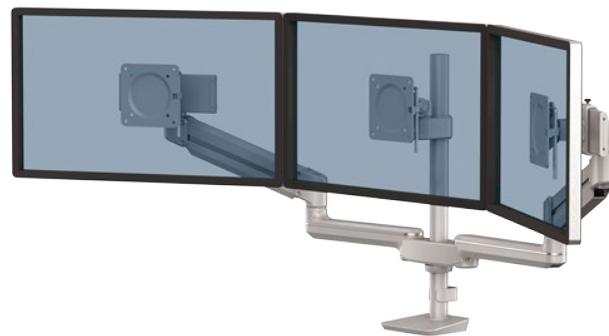

Configurations

Colours

Certifications

Get In Touch

Sydney Office:

6 - 10 Phillips Road,
Kogarah NSW 2217
Phone : 02 9517 4093

Melbourne Office:

101 Moray Street,
South Melbourne VIC 3205
Phone : 0429 654 292

Website : www.mn8design.com

Email : sales@mn8design.com