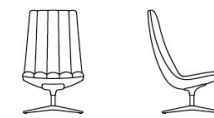

Healey Lounge Chair

Construction

Seat:	Polyurethane.
Frame:	Aluminium 4-star swivel base (without pneumatic spring). for a surcharge auto-return mechanism is available. (without pneumatic spring).
Arms:	Die-cast aluminium with foam pad. Available with sliding arms (upcharge applies).
Upholstery:	Seat and Back Foam-moulded with polyester fiber wrap Fixed upholstery.
Cover:	180-10, 181-10: Upholstered in the same material. Foam-moulded with polyester fiber wrap. Fixed upholstery. 180-10 C, 181-10 C: Combined upholstery: Interior and exterior of the unit can be upholstered in different colours and mate-rials. For units with combined upholstery, add list price of : 180-10 C, 181-10 C, 182-10 C in selected price group with upcharge back shield to obtain total list price for item. Back shield of the armchair is available in any fabric or leather or can optionally be lacquered in matt bronze.
Base Frame:	Powder-coated matt bronze or matt black.
Glides:	Felt, Teflon.

Dimensions

AU180-10

In cm
W 86 D 85 H 105
SH 41 SD 47 AH 58.5

Armchair, high back,
same material for seat,
back and backshield,
4-star base,
rotates 360°,
upholstered arm.

AU181-10

In cm
W 82 D 85 H 105
SH 41 SD 47