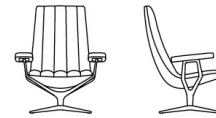

Healey Lounge Chair

Construction

Seat:	Polyurethane.
Frame:	Aluminium 4-star swivel base (without pneumatic spring). for a surcharge auto-return mechanism is available. (without pneumatic spring).
Arms:	Die-cast aluminium with foam pad. Available with sliding arms (upcharge applies).
Upholstery:	Seat and Back Foam-moulded with polyester fiber wrap Fixed upholstery.
Cover:	180-10, 181-10: Upholstered in the same material. Foam-moulded with polyester fiber wrap. Fixed upholstery. 180-10 C, 181-10 C: Combined upholstery: Interior and exterior of the unit can be upholstered in different colours and mate-rials. For units with combined upholstery, add list price of : 180-10 C, 181-10 C, 182-10 C in selected price group with upcharge back shield to obtain total list price for item. Back shield of the armchair is available in any fabric or leather or can optionally be lacquered in matt bronze.
Base Frame:	Powder-coated matt bronze or matt black.
Glides:	Felt, Teflon.

Dimensions

AU180-10

In cm
W 86 D 85 H 105
SH 41 SD 47 AH 58.5

Armchair, high back,
same material for seat,
back and backshield,
4-star base,
rotates 360°,
upholstered arm.