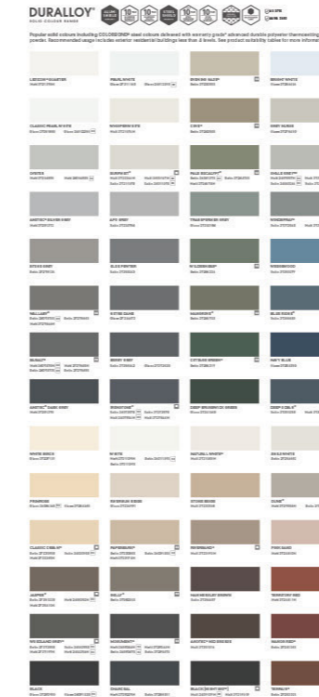

IMOLA BAR CARTS

Imola Bar Cart
Aluminium
Black

Imola Bar Cart
Aluminium
Charcoal

Imola Bar Cart
Aluminium
Silver Grey

Imola Bar Cart
Aluminium
White

Imola Bar Cart
Aluminium
Midnight Blue

Imola Bar Cart
Aluminium
Pale Eucalyptus

CHOOSE YOUR COLOUR FRAME

**ANY SIZE
ANY COLOUR
AUSTRALIAN MADE**

CHOOSE YOUR SIZE

CHOOSE ANY LENGTH, WIDTH OR HEIGHT TO SUIT YOUR SPECIFICATIONS.

STANDARD SIZES LISTED IN PRICE LIST.

CHOOSE YOUR OPTIONS

CASTOR WHEELS
UMBRELLA HOLE
HEIGHT

Moonah Outdoor Bench Seat
Solid Spotted Gum

Moonah Outdoor High Bar Table
Solid Spotted Gum

Moonah Outdoor High Bar Bench Seat
Solid Spotted Gum

Moonah Outdoor Dining Table
Solid Spotted Gum

CAPE OUTDOOR CUSTOM RANGE