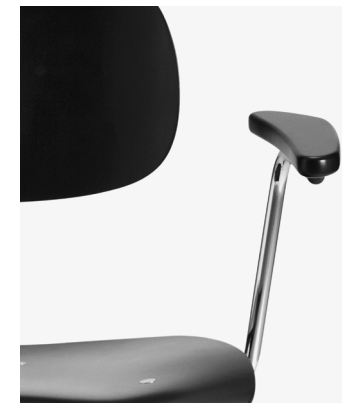

Wilde + Spieth

SBG 197 R Swivel Chair

Design
Manufacture
Create

Crafted for tailored all-day comfort in creative work environments—whether from home or at the office, the SBG 197 R Swivel Chair begins with the same seat and backrest as Eiermann’s classic SE 68 and adds a full suite of advanced ergonomic functions, pared back to their cleanest expression. Set on a Brussels swivel frame with five double castors and featuring a unique floating tilt mechanism, the chair was made with full-fit personalisation in mind. SBG 197 R can be optionally customised with upholstery or armrests, and is available with soft or hard castors, suitable for solid wood flooring or carpet respectively. Please specify your preference when ordering.

Specifications

Frame

- Swivel chair with Brussels frame, steel tubing, column tube, chrome plated, double castors

Seat and Backrest

- Moulded seat and backrest of laminated wood veneer.

Adjustability

- Seat: height adjustment, tilt adjustment.
- Backrest: height adjustment, tilt adjustment.

Castors

- Chrome casters soft for hard floors, chrome casters hard for carpet.

Options

- 70 mm chrome casters, beech armrests, upholstery.

Weight

- Approx 10 kg.

Measurements (in cm)

Colours

Frame

Chrome

Seat and Backrest

Beech (clear coated)

Oak (clear coated)

Ash (clear coated)

Walnut (clear coated)

Black