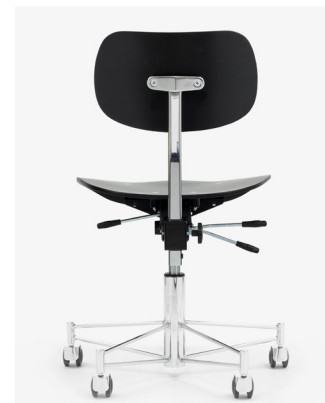

Wilde + Spieth

SBG 197 R Swivel Chair

Design
Manufacture
Create

Crafted for tailored all-day comfort in creative work environments—whether from home or at the office, the SBG 197 R Swivel Chair begins with the same seat and backrest as Eiermann’s classic SE 68 and adds a full suite of advanced ergonomic functions, pared back to their cleanest expression. Set on a Brussels swivel frame with five double castors and featuring a unique floating tilt mechanism, the chair was made with full-fit personalisation in mind. SBG 197 R can be optionally customised with upholstery or armrests, and is available with soft or hard castors, suitable for solid wood flooring or carpet respectively. Please specify your preference when ordering.

Specifications

Frame

- Swivel chair with Brussels frame, steel tubing, column tube, chrome plated, double castors

Seat and Backrest

- Moulded seat and backrest of laminated wood veneer.

Adjustability

- Seat: height adjustment, tilt adjustment.
- Backrest: height adjustment, tilt adjustment.

Castors

- Chrome casters soft for hard floors, chrome casters hard for carpet.

Options

- 70 mm chrome casters, beech armrests, upholstery.

Weight

- Approx 10 kg.

Measurements (in cm)

Colours

Frame

Chrome

Seat and Backrest

Beech (clear coated)

Oak (clear coated)

Ash (clear coated)

Walnut (clear coated)

Black