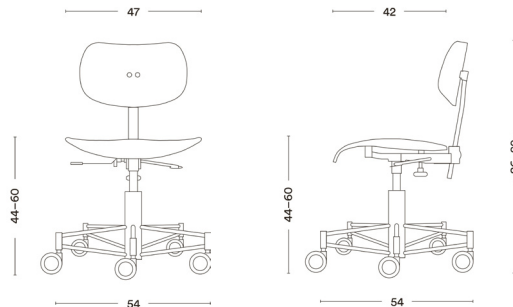

Wilde + Spieth

SBG 197 R Swivel Chair

Design
Manufacture
Create

Crafted for tailored all-day comfort in creative work environments—whether from home or at the office, the SBG 197 R Swivel Chair begins with the same seat and backrest as Eiermann’s classic SE 68 and adds a full suite of advanced ergonomic functions, pared back to their cleanest expression. Set on a Brussels swivel frame with five double castors and featuring a unique floating tilt mechanism, the chair was made with full-fit personalisation in mind. SBG 197 R can be optionally customised with upholstery or armrests, and is available with soft or hard castors, suitable for solid wood flooring or carpet respectively. Please specify your preference when ordering.

Specifications

Frame

- Swivel chair with Brussels frame, steel tubing, column tube, chrome plated, double castors

Seat and Backrest

- Moulded seat and backrest of laminated wood veneer.

Adjustability

- Seat: height adjustment, tilt adjustment.
- Backrest: height adjustment, tilt adjustment.

Castors

- Chrome casters soft for hard floors, chrome casters hard for carpet.

Options

- 70 mm chrome casters, beech armrests, upholstery.

Weight

- Approx 10 kg.

Measurements (in cm)

Colours