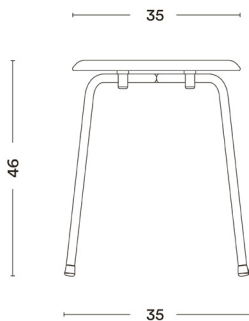

Wilde + Spieth

S 38/S1 Stackable Stool

Design
Manufacture
Create

Conceived to offer a trusted seating companion in the home or office, the versatile S 38/S1 Stackable Stool has become prized for its suite of complementary qualities: compact and lightweight, yet sturdy and comfortable. Immediately recognisable thanks to its four slender legs, each affixed to the solid wood seat by a smooth-topped screw, the enduringly simple form of S 38/S1 ensures its suitability for myriad occasions—as an everyday stool in its own right, or stacked away in sets of up to ten for simple storage, ready to accommodate a spontaneous guest or two at the dinner table.

Specifications

Frame

- Stool with 4-legged tubular steel frame (Ø 18 × 2 mm), plastic glides glides.

Seat

- Moulded solid wood seat.

Stackability

- Moulded solid wood seat.

Weight

- Approx 2.5 kg.

Measurements (in cm)

Colours

Frame

Chrome

Matte Black

Seat

Beech (clear coated)