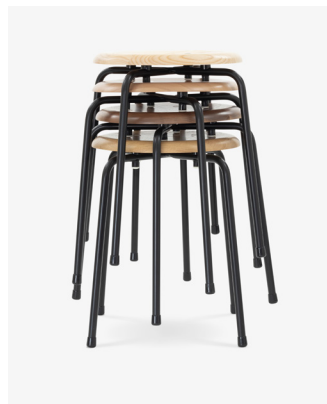

Wilde + Spieth

S 38/S1 Stackable Stool

Design
Manufacture
Create

Conceived to offer a trusted seating companion in the home or office, the versatile S 38/S1 Stackable Stool has become prized for its suite of complementary qualities: compact and lightweight, yet sturdy and comfortable. Immediately recognisable thanks to its four slender legs, each affixed to the solid wood seat by a smooth-topped screw, the enduringly simple form of S 38/S1 ensures its suitability for myriad occasions—as an everyday stool in its own right, or stacked away in sets of up to ten for simple storage, ready to accommodate a spontaneous guest or two at the dinner table.

Specifications

Frame

- Stool with 4-legged tubular steel frame (Ø 18 × 2 mm), plastic glides glides.

Seat

- Moulded solid wood seat.

Stackability

- Moulded solid wood seat.

Weight

- Approx 2.5 kg.

Measurements (in cm)

Colours

Frame

Chrome

Matte Black

Seat

Beech (clear coated)