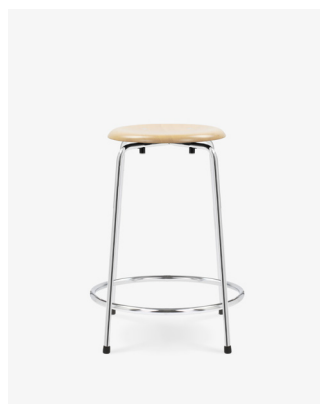

Wilde + Spieth

SB 38 Bar Stool

Design
Manufacture
Create

Elongating the classic S 38 S/1 Stackable Stool, the SB 38 Bar Stool offers a sophisticated yet stable seating option not only for bars within hospitality settings, but countless everyday occasions within the home or office.

Adding a loftier dimension to the compact and comfortable base design, the bar stool's four slender legs are each affixed to the solid wood seat by a smooth-topped screw and united by a circular footrest for optimal comfort and posture. SB 38 is available in two heights to fit counters or bars.

Specifications

Frame

• 4-legged tubular steel frame (Ø 18 × 2 mm) with foot rest, plastic glides.

Seat

• Moulded solid wood seat.

Options

• Beech Armrests, upholstery, silicone glides of felt or Teflon.

Weight

• Approx 5 kg.

Measurements (in cm)

Colours

Frame

Chrome

Matte Black

Seat

Beech (clear coated)