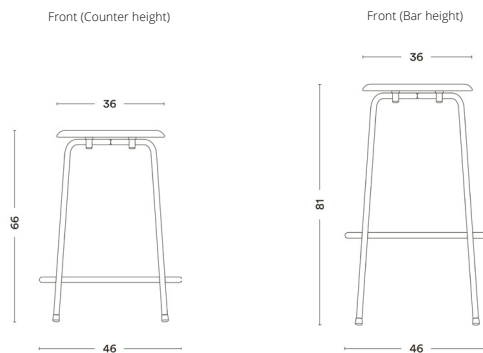

Adding a loftier dimension to the compact and comfortable base design, the bar stool's four slender legs are each affixed to the solid wood seat by a smooth-topped screw and united by a circular footrest for optimal comfort and posture. SB 38 is available in two heights to fit counters or bars.

Specifications

Frame

• 4-legged tubular steel frame (Ø 18 × 2 mm) with foot rest, plastic glides.

Seat

• Moulded solid wood seat.

Options

• Beech Armrests, upholstery, silicone glides of felt or Teflon.

Weight

• Approx 5 kg.

Measurements (in cm)

Colours

Frame

Chrome

Matte Black

Seat

Beech (clear coated)