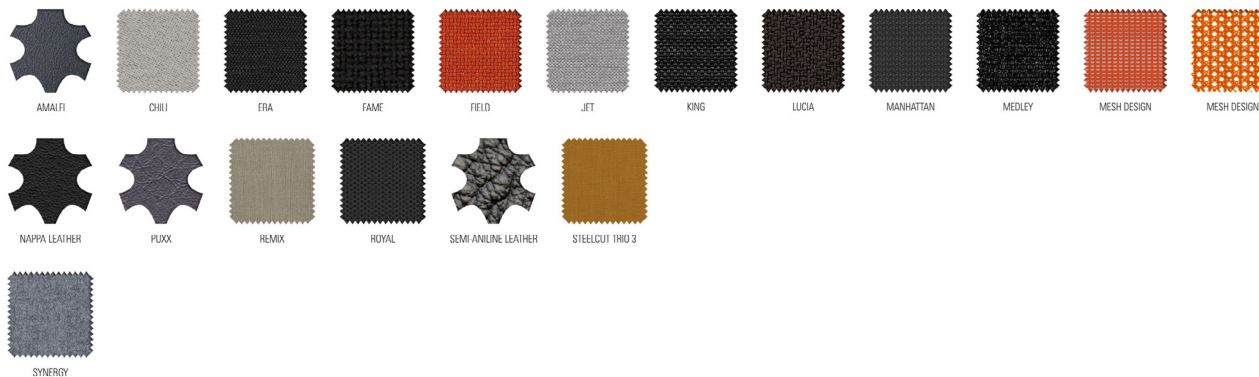

Materials in Collection

For a complete range of product specifications for HEJis3 Swivel and Visitor chairs

Get In Touch

Sydney Office:

6 - 10 Phillips Road,
Kogarah NSW 2217

Melbourne Office:

101 Moray Street,
South Melbourne VIC 3205

Call 1300 362 628

Website : www.mn8design.com

Email : sales@mn8design.com