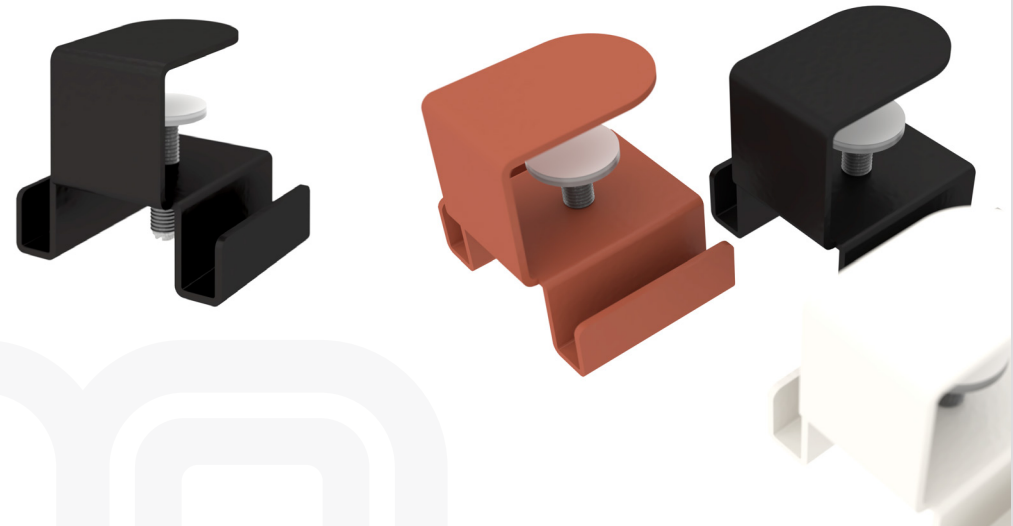

BAG

Transition your workplace seamlessly from WFH to WHO with a felt caddy and steel mounting hooks.

Design
Manufacture
Create

Specifications

Take advantage of branding opportunity with custom printed option.

Finish: 3mm PET felt, stock colors, black or white steel HOOK, custom colors available.

Size: In mm

Get In Touch

Sydney Office:

6 - 10 Phillips Road,
Kogarah NSW 2217

Melbourne Office:

101 Moray Street,
South Melbourne VIC 3205