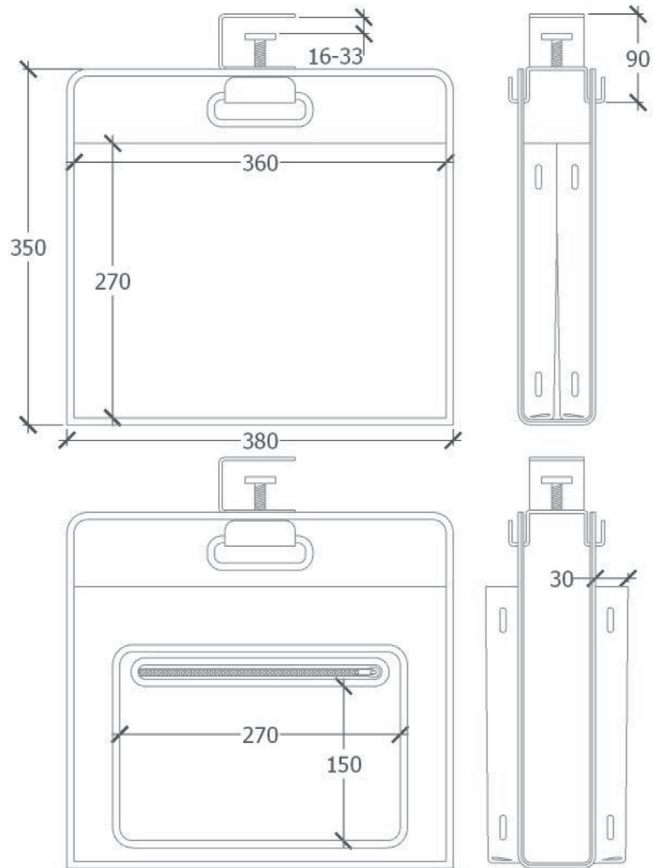

Finish: 3mm PET felt, stock colors, black or white steel HOOK, custom colors available.

Size: In mm

Get In Touch

Sydney Office:

6 - 10 Phillips Road,
Kogarah NSW 2217

Melbourne Office:

101 Moray Street,
South Melbourne VIC 3205