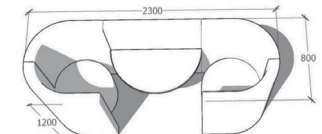

HIGH BACK SINGLE BOOTH WITH LEDGE

MDF construction with concealed glides,
Commercial grade foam
Upholstery: as specified Plywood top with Forbo furniture linoleum top surface in available colours
Desk top height 720mm
Seat height 450mm

Get In Touch

Sydney Office:

6 - 10 Phillips Road,
Kogarah NSW 2217

Melbourne Office:

101 Moray Street,
South Melbourne VIC 3205

Call 1300 362 628

Website : www.mn8design.com

Email : sales@mn8design.com