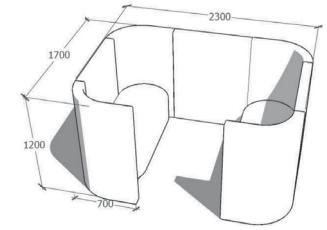

Specifications

HIGH BACK SINGLE

MDF Construction with concealed glides,
Commercial grade foam
Upholstery: as specified
Seat height 450 mm

HIGH BACK DOUBLE

MDF Construction with concealed glides,
Commercial grade foam
Upholstery: as specified
Seat height 450 mm

LOW BACK DOUBLE

MDF Construction with concealed glides,
Commercial grade foam
Upholstery: as specified
Seat height 450 mm

LOW BACK SINGLE

MDF Construction with concealed glides,
Commercial grade foam
Upholstery: as specified
Seat height 450 mm

CUBBY OFFICE

MDF Construction with concealed glides,
Commercial grade foam
Upholstery: as specified Plywood top with forbo furniture linoleum top surface in available colours
Desk top height 720 mm

HIGH BACK DOUBLE BOOTH