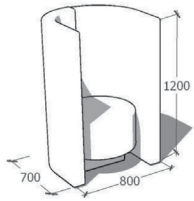

Specifications

HIGH BACK SINGLE

MDF Construction with concealed glides,
Commercial grade foam
Upholstery: as specified
Seat height 450 mm

HIGH BACK DOUBLE

MDF Construction with concealed glides,
Commercial grade foam
Upholstery: as specified
Seat height 450 mm

LOW BACK DOUBLE

MDF Construction with concealed glides,
Commercial grade foam
Upholstery: as specified
Seat height 450 mm

LOW BACK SINGLE

MDF Construction with concealed glides,
Commercial grade foam
Upholstery: as specified
Seat height 450 mm