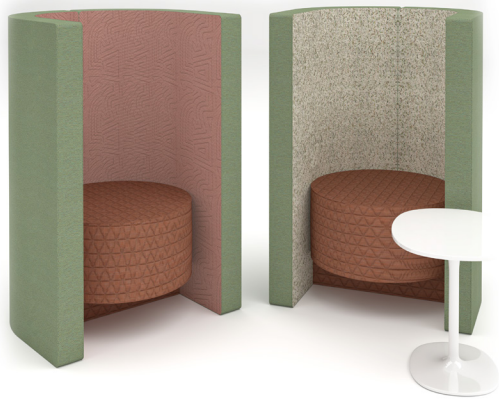

Design
Manufacture
Create

Inspired by ever so slightly brutal monolith visual language trend, a challenge was set to translate it into a soft piece of furniture with strong focus enabling function. Sound privacy is supported by a small cavity in BASE walls, helping to absorb sound with assistance of fabric and a foam layer. Work surface is also considered, where softer furniture linoleum provides with excellent writing comfort while further aiding sound travel restriction.

HIGH BACK DOUBLE BOOTH WITH TABLE

MDF construction with concealed glides,
Commercial grade foam
Upholstery: as specified Mild steel base powder coated to Standard Dulux or Interpon colour range Plywood to with Forbo furniture linoleum top surface in available colours
Desk top height 720mm
Seat height 450mm

HIGH BACK SINGLE BOOTH

MDF construction with concealed glides,
Commercial grade foam
Upholstery: as specified
Seat height 450mm

HIGH BACK DOUBLE BOOTH WITH LEDGE

MDF construction with concealed glides,
Commercial grade foam
Upholstery: as specified Plywood top with Forbo furniture linoleum top surface in available colours
Desk top height 720mm
Seat height 450mm

HIGH BACK SINGLE S-BOOTH WITH LEDGES

MDF construction with concealed glides,
Commercial grade foam
Upholstery: as specified Plywood top with Forbo furniture linoleum top surface in available colours
Desk top height 720mm
Seat height 450mm