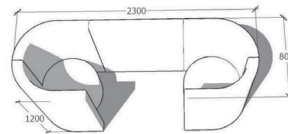

LOW BACK DOUBLE

MDF Construction with concealed glides,
Commercial grade foam
Upholstery: as specified
Seat height 450 mm

LOW BACK SINGLE

MDF Construction with concealed glides,
Commercial grade foam
Upholstery: as specified
Seat height 450 mm

MDF Construction with concealed glides,
Commercial grade foam
Upholstery: as specified
Seat height 450 mm

CUBBY DESK

MDF construction with concealed glides,
Upholstery: as specified
Plywood top with Forbo furniture linoleum top surface in available colours
Desk top height 720mm

HIGH BACK DOUBLE BOOTH WITH TABLE

MDF construction with concealed glides,
Commercial grade foam
Upholstery: as specified Mild steel base powder coated to Standard Dulux or Interpon colour range Plywood to with Forbo furniture linoleum top surface in available colours
Desk top height 720mm
Seat height 450mm