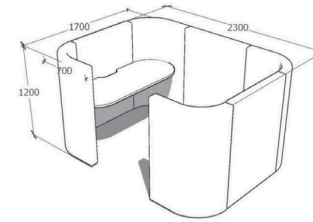

Specifications

HIGH BACK SINGLE

MDF Construction with concealed glides,
Commercial grade foam
Upholstery: as specified
Seat height 450 mm

HIGH BACK DOUBLE

MDF Construction with concealed glides,
Commercial grade foam
Upholstery: as specified
Seat height 450 mm

LOW BACK DOUBLE

MDF Construction with concealed glides,
Commercial grade foam
Upholstery: as specified
Seat height 450 mm

LOW BACK SINGLE

MDF Construction with concealed glides,
Commercial grade foam
Upholstery: as specified
Seat height 450 mm

CUBBY OFFICE

MDF Construction with concealed glides,
Commercial grade foam
Upholstery: as specified Plywood top with forbo furniture linoleum top surface in available colours
Desk top height 720 mm

HIGH BACK DOUBLE BOOTH

HIGH BACK DOUBLE BOOTH WITH TABLE

MDF construction with concealed glides,
Commercial grade foam
Upholstery: as specified Mild steel base powder coated to Standard Dulux or Interpon colour range Plywood to with Forbo furniture linoleum top surface in available colours
Desk top height 720mm
Seat height 450mm