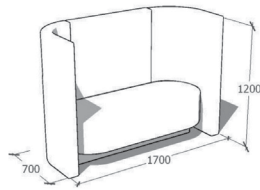

Specifications

HIGH BACK SINGLE

MDF Construction with concealed glides,
Commercial grade foam
Upholstery: as specified
Seat height 450 mm

HIGH BACK DOUBLE

MDF Construction with concealed glides,
Commercial grade foam
Upholstery: as specified
Seat height 450 mm

LOW BACK DOUBLE

MDF Construction with concealed glides,
Commercial grade foam
Upholstery: as specified
Seat height 450 mm

LOW BACK SINGLE

MDF Construction with concealed glides,
Commercial grade foam
Upholstery: as specified
Seat height 450 mm