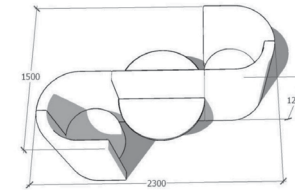

MDF Construction with concealed glides,
Commercial grade foam
Upholstery: as specified
Seat height 450 mm

CUBBY DESK

MDF construction with concealed glides,
Upholstery: as specified
Plywood top with Forbo furniture linoleum top surface in available colours
Desk top height 720mm

HIGH BACK DOUBLE BOOTH WITH TABLE

MDF construction with concealed glides,
Commercial grade foam
Upholstery: as specified Mild steel base powder coated to Standard Dulux or Interpon colour range Plywood to with Forbo furniture linoleum top surface in available colours
Desk top height 720mm
Seat height 450mm

HIGH BACK SINGLE BOOTH

MDF construction with concealed glides,
Commercial grade foam
Upholstery: as specified
Seat height 450mm

HIGH BACK DOUBLE BOOTH WITH LEDGE

MDF construction with concealed glides,
Commercial grade foam
Upholstery: as specified Plywood top with Forbo furniture linoleum top surface in available colours
Desk top height 720mm
Seat height 450mm