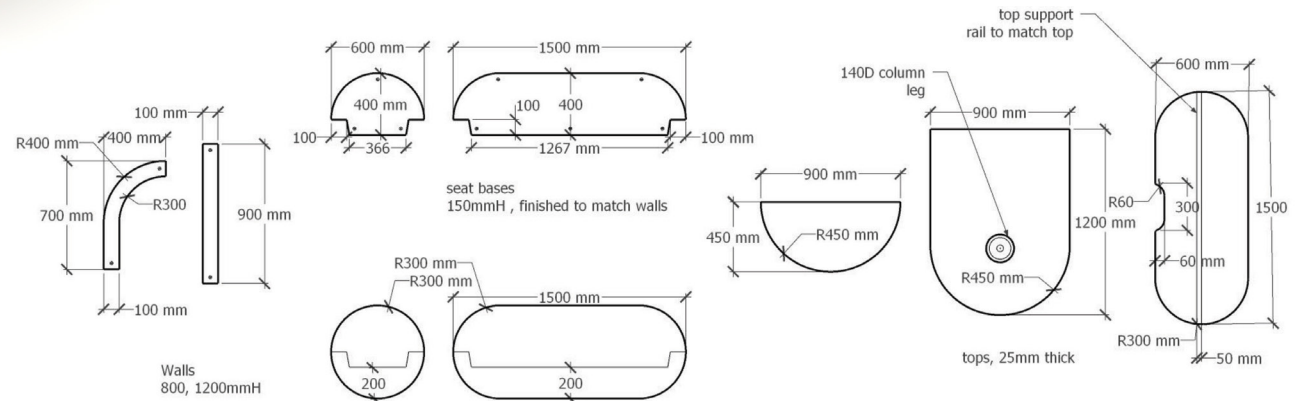

Specifications

HIGH BACK SINGLE

MDF Construction with concealed glides,
Commercial grade foam
Upholstery: as specified
Seat height 450 mm

HIGH BACK DOUBLE

MDF Construction with concealed glides,
Commercial grade foam
Upholstery: as specified
Seat height 450 mm