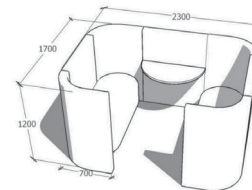

CUBBY OFFICE

MDF Construction with concealed glides,
Commercial grade foam
Upholstery: as specified Plywood top with forbo furniture linoleum top surface in available colours
Desk top height 720 mm

HIGH BACK DOUBLE BOOTH

MDF Construction with concealed glides,
Commercial grade foam
Upholstery: as specified
Seat height 450 mm

CUBBY DESK

MDF construction with concealed glides,
Upholstery: as specified
Plywood top with Forbo furniture linoleum top surface in available colours
Desk top height 720mm

HIGH BACK DOUBLE BOOTH WITH TABLE

MDF construction with concealed glides,
Commercial grade foam
Upholstery: as specified Mild steel base powder coated to Standard Dulux or Interpon colour range Plywood to with Forbo furniture linoleum top surface in available colours
Desk top height 720mm
Seat height 450mm

HIGH BACK SINGLE BOOTH

MDF construction with concealed glides,
Commercial grade foam
Upholstery: as specified
Seat height 450mm

HIGH BACK DOUBLE BOOTH WITH LEDGE

MDF construction with concealed glides,
Commercial grade foam
Upholstery: as specified Plywood top with Forbo furniture linoleum top surface in available colours
Desk top height 720mm
Seat height 450mm