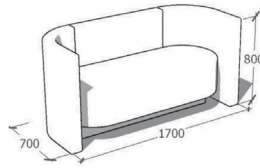

Specifications

HIGH BACK SINGLE

MDF Construction with concealed glides,
Commercial grade foam
Upholstery: as specified
Seat height 450 mm

HIGH BACK DOUBLE

MDF Construction with concealed glides,
Commercial grade foam
Upholstery: as specified
Seat height 450 mm

LOW BACK DOUBLE

MDF Construction with concealed glides,
Commercial grade foam
Upholstery: as specified
Seat height 450 mm

LOW BACK SINGLE

MDF Construction with concealed glides,
Commercial grade foam
Upholstery: as specified
Seat height 450 mm