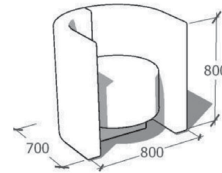

Specifications

HIGH BACK SINGLE

MDF Construction with concealed glides,
Commercial grade foam
Upholstery: as specified
Seat height 450 mm

HIGH BACK DOUBLE

MDF Construction with concealed glides,
Commercial grade foam
Upholstery: as specified
Seat height 450 mm

LOW BACK DOUBLE

MDF Construction with concealed glides,
Commercial grade foam
Upholstery: as specified
Seat height 450 mm

LOW BACK SINGLE

MDF Construction with concealed glides,
Commercial grade foam
Upholstery: as specified
Seat height 450 mm