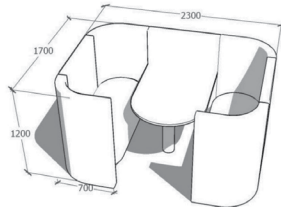

Specifications

HIGH BACK SINGLE

MDF Construction with concealed glides,
Commercial grade foam
Upholstery: as specified
Seat height 450 mm

HIGH BACK DOUBLE

MDF Construction with concealed glides,
Commercial grade foam
Upholstery: as specified
Seat height 450 mm

LOW BACK DOUBLE

MDF Construction with concealed glides,
Commercial grade foam
Upholstery: as specified
Seat height 450 mm

LOW BACK SINGLE

MDF Construction with concealed glides,
Commercial grade foam
Upholstery: as specified
Seat height 450 mm

CUBBY OFFICE

MDF Construction with concealed glides,
Commercial grade foam
Upholstery: as specified Plywood top with forbo furniture linoleum top surface in available colours
Desk top height 720 mm

HIGH BACK DOUBLE BOOTH

MDF Construction with concealed glides,
Commercial grade foam
Upholstery: as specified
Seat height 450 mm

CUBBY DESK

MDF construction with concealed glides,
Upholstery: as specified
Plywood top with Forbo furniture linoleum top surface in available colours
Desk top height 720mm