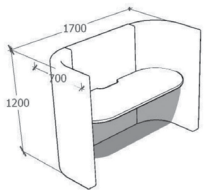

Specifications

HIGH BACK SINGLE

MDF Construction with concealed glides,
Commercial grade foam
Upholstery: as specified
Seat height 450 mm

HIGH BACK DOUBLE

MDF Construction with concealed glides,
Commercial grade foam
Upholstery: as specified
Seat height 450 mm

LOW BACK DOUBLE

MDF Construction with concealed glides,
Commercial grade foam
Upholstery: as specified
Seat height 450 mm

LOW BACK SINGLE

MDF Construction with concealed glides,
Commercial grade foam
Upholstery: as specified
Seat height 450 mm

CUBBY OFFICE

MDF Construction with concealed glides,
Commercial grade foam
Upholstery: as specified Plywood top with forbo furniture linoleum top surface in available colours
Desk top height 720 mm

HIGH BACK DOUBLE BOOTH

MDF Construction with concealed glides,
Commercial grade foam
Upholstery: as specified
Seat height 450 mm

CUBBY DESK

MDF construction with concealed glides,
Upholstery: as specified
Plywood top with Forbo furniture linoleum top surface in available colours
Desk top height 720mm