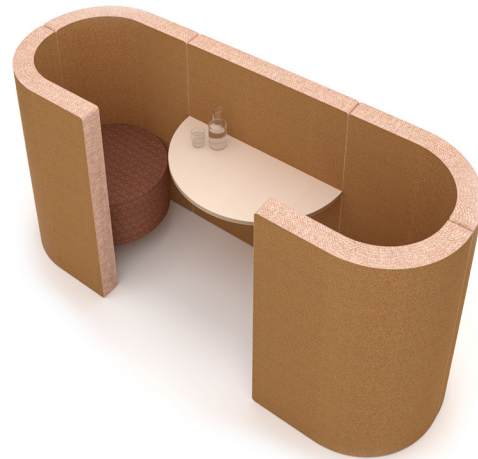

Design
Manufacture
Create

Inspired by ever so slightly brutal monolith visual language trend, a challenge was set to translate it into a soft piece of furniture with strong focus enabling function. Sound privacy is supported by a small cavity in BASE walls, helping to absorb sound with assistance of fabric and a foam layer. Work surface is also considered, where softer furniture linoleum provides with excellent writing comfort while further aiding sound travel restriction.

HIGH BACK DOUBLE BOOTH WITH TABLE

MDF construction with concealed glides,
Commercial grade foam
Upholstery: as specified Mild steel base powder coated to Standard Dulux or Interpon colour range Plywood to with Forbo furniture linoleum top surface in available colours
Desk top height 720mm
Seat height 450mm

HIGH BACK SINGLE BOOTH

MDF construction with concealed glides,
Commercial grade foam
Upholstery: as specified
Seat height 450mm

HIGH BACK DOUBLE BOOTH WITH LEDGE

MDF construction with concealed glides,
Commercial grade foam
Upholstery: as specified Plywood top with Forbo furniture linoleum top surface in available colours
Desk top height 720mm
Seat height 450mm

HIGH BACK SINGLE S-BOOTH WITH LEDGES

MDF construction with concealed glides,
Commercial grade foam
Upholstery: as specified Plywood top with Forbo furniture linoleum top surface in available colours
Desk top height 720mm
Seat height 450mm