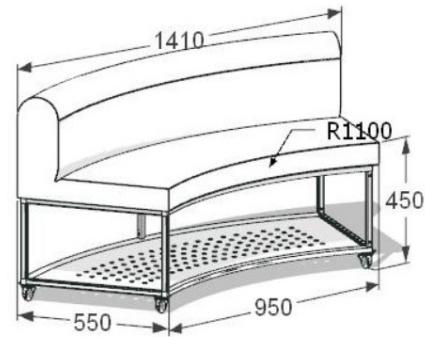

Specifications

NOMAD bench:

1600W x 550D @ 450/710mm H

25 x 25 SHS frame powder coated, with locking heavy-duty low-profile platform castors.
Plywood frame to seat, commercial grade foam.

Powder coat::

Option 1: Paperbark, Satin Finish or Black textured finish
Option 2: Custom, to client specification. Surcharge will apply.

Upholstery::

Option 1: Kvadrat Arda range.
Option 2: To client specification, must have good stretch and thickness.

NOMAD curved bench:

1410W x 550D @ 450/710mm H

25 x 25 SHS frame powder coated, with locking heavy-duty low-profile platform castors.
Plywood frame to seat, commercial grade foam.