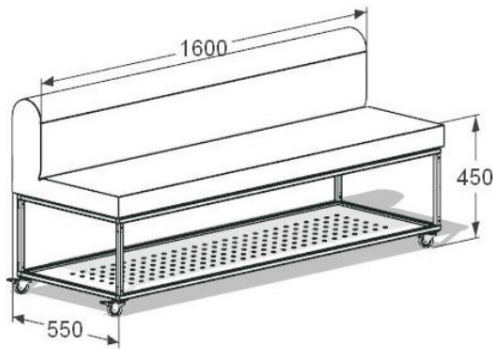

klaro industrial
design

NOMAD Portable Benches

Compact, yet comfortable. Impactful, yet unintrusive. Roll your NOMAD benches at will, to shape your spaces and collaboration game.

Design
Manufacture
Create

Specifications

NOMAD bench:

1600W x 550D @ 450/710mm H

25 x 25 SHS frame powder coated, with locking heavy-duty low-profile platform castors.
Plywood frame to seat, commercial grade foam.

Powder coat::

Option 1: Paperbark, Satin Finish or Black textured finish
Option 2: Custom, to client specification. Surcharge will apply.

Upholstery::

Option 1: Kvadrat Arda range.
Option 2: To client specification, must have good stretch and thickness.

NOMAD curved bench:

1410W x 550D @ 450/710mm H

25 x 25 SHS frame powder coated, with locking heavy-duty low-profile platform castors.
Plywood frame to seat, commercial grade foam.

NOMAD laptop table:

300W x 315D @ 650mm H

Fully welded mild steel construction with weighted base and bag hook.
Powder coated finish, black ABS glides.

Powder coat::

Option 1: Paperbark, Satin Finish or Black textured finish.
Option 2: Custom, to client specification. Surcharge.