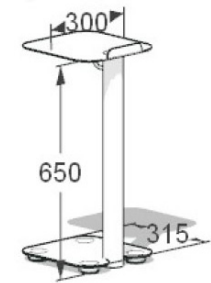

NOMAD laptop table:

300W x 315D @ 650mm H

Fully welded mild steel construction with weighted base and bag hook.
Powder coated finish, black ABS glides.

Powder coat::

Option 1: Paperbark, Satin Finish or Black textured finish.
Option 2: Custom, to client specification. Surcharge.

Get In Touch

Sydney Office:

6 - 10 Phillips Road,
Kogarah NSW 2217

Melbourne Office:

101 Moray Street,
South Melbourne VIC 3205

Call 1300 362 628

Website : www.mn8design.com

Email : sales@mn8design.com