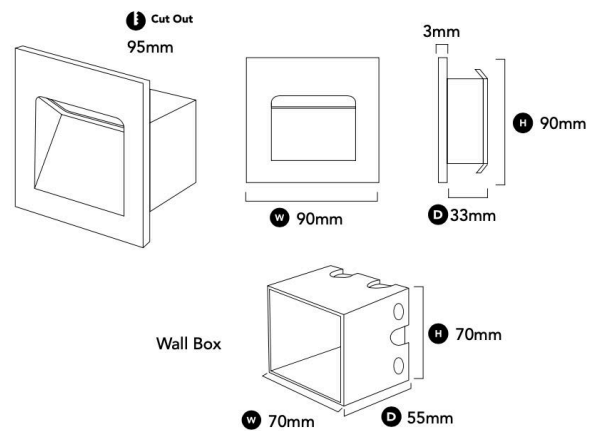

PROJECT:

TYPE:

NOTES:

The Faze Pilot is a modernised wall light that produces subtle illumination; perfect for stairs and hallways.

FEATURES

- + Curved inner edge and slim profile, for stylish interior step lighting
- + Available in two finishes
- + High CRI, ideal for enhancing architectural features in the home
- + Compatible with remote Casambi CBU-TED Bluetooth Controllable Dimmer (71-CASCBU)

GENERAL SPECIFICATIONS

LED	3W 24V DC
Lumens	100 lm (3000K) 155 lm (4000K)
Efficacy	35 lm/w (3000K) 37 lm/w (4000K)
Colour Temperature	<input type="checkbox"/> 3000K, Warm White <input type="checkbox"/> 4000K, Cool White
Material	Powder Coated Aluminium
Finish	White Black Grey
Beam	90°
CRI	90+
IP	20
Colour Deviation	SDCM ≤3
Lifetime	>55,000hrs L80 B10
Warranty	3 Years

DIMENSIONS (mm)

DRIVER SPECIFICATIONS

Power	240V DC
Dimming	Non Dimming
Power Factor	> 0.90

PRODUCT CODES

White, 3000K	118-PI3W903
White, 4000K	118-PI3W904
Black, 3000K	118-PI3B903
Black, 4000K	118-PI3B904
Grey, 3000K	118-PI3G903
Grey, 4000K	118-PI3G904