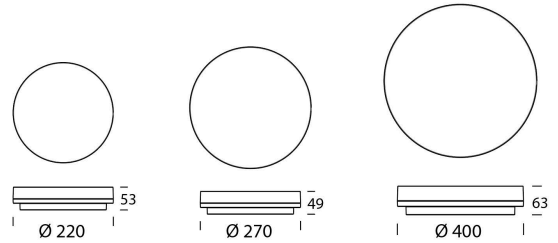

PROJECT:

TYPE:

NOTES:

Architectonic and balanced, the LUXE CIRCLE combines advanced LED technologies, with high quality materials and refined, contemporary aesthetic.

FEATURES

- + Superior quality polycarbonate housing
- + Switchable between wattages
- + Available with a white trim
- + Integrated driver
- + IP 54 (Ø 220 & Ø 270) - suitable for wet areas

DIMENSIONS (mm)

GENERAL SPECIFICATIONS

LED	15W/10W 24W/18W 38W/29W
Lumens	1500 lm 2400 lm 4080 lm (at 3000K)
Colour	<input type="checkbox"/> 3000K, Warm White <input type="checkbox"/> 4000K, Cool White
Efficacy	100 lm/w (3000K)
Beam	110°
Material	Polycarbonate
CRI	90+
Finish	White
IP	54 (Ø 220 & Ø 270) 20 (Ø 400)
Colour Deviation	SDCM ≤3
Lifetime	L70 >55,000hrs
Warranty	3 Years