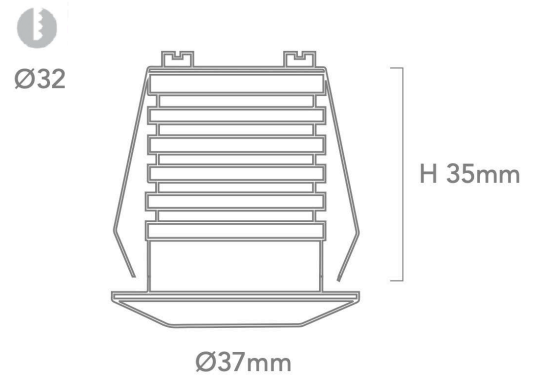

The STARLIGHT LED is perfect for illuminating window seats, artwork and feature walls. Its minuscule proportions allows it to fit into even the tiniest nook or cranny.

FEATURES

- + Available in 2 finishes
- + Available in Round or Square
- + IP 65 - Suitable for outdoors and indoors.
- + Compatible with remote Casambi CBU-TED Bluetooth Controllable Dimmer (71-CASCBU)

GENERAL SPECIFICATIONS

LED	3W
Lumens	110 lm (3000K)
Colour	<input type="checkbox"/> 3000K, Warm White <input type="checkbox"/> 4000K, Cool White
Efficacy	36 lm/w (3000K)
Beam	45°
Material	Powder Coat Aluminium
CRI	80+
Finish	White Anodised Aluminium
IP	65
Colour Deviation	SDCM ≤2
Warranty	3 Years

PROJECT DETAILS

PROJECT:

TYPE:

NOTES:

DIMENSIONS (mm)

SQUARE
H 35mm W 37mm x 37mm

DRIVER SPECIFICATIONS

L 100 x W 30 x H 23 mm