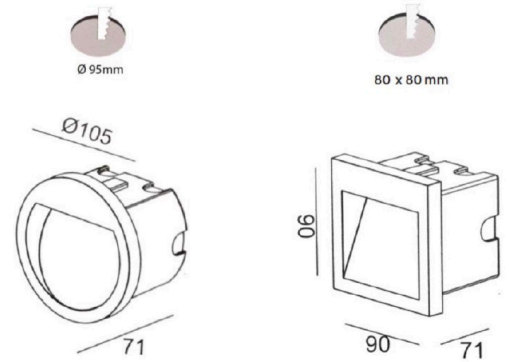

FEATURES

- + IP 54 - Suitable for indoor and outdoor applications
- + 90° beam angle, perfect for step lighting
- + PVC wall box included for easy installation
- + Compatible with remote Casambi CBU-TED Bluetooth Controllable Dimmer (71-CASCBU)

GENERAL SPECIFICATIONS

LED	3W
Lumens	105 lm (3000K)
Colour	<input type="checkbox"/> 3000K, Warm White <input type="checkbox"/> 4000K, Cool White
Efficacy	35 lm/w (3000K)
Beam	90°
Material	Aluminium Glass PVC
CRI	80+
Finish	White Anthracite
IP	54
Colour Deviation	SDCM ≤3
Lifetime	L70 >55,000hrs
Warranty	3 Years (not recommended for coastal areas)

DIMENSIONS (mm)

DRIVER SPECIFICATIONS

Power	240V Built-In Non-Dimmable Driver
Dimming	Non-Dimmable
Power Factor	> 0.90

PRODUCT CODE

Round, White, 3000K	11-STR3W3
Round, White, 4000K	11-STR3W4
Round, Anthracite, 3000K	11-STR3A3
Round, Anthracite, 4000K	11-STR3A4
Square, White, 3000K	11-STS3W3
Square, White, 4000K	11-STS3W4
Square, Anthracite, 3000K	11-STS3A3
Square, Anthracite, 4000K	11-STS3A4