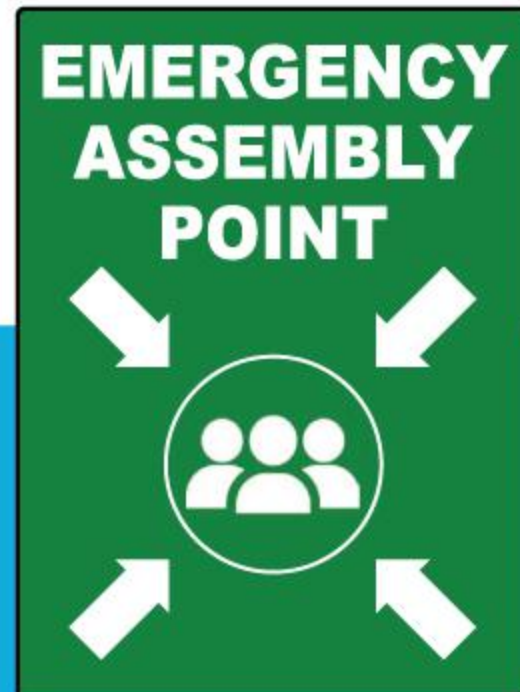

ProcessWorx is pleased to offer a **Basic Sign Pack** containing **11 signs** to keep your Farm safe!

- Farm Safe
- Emergency Assembly Point
- PPE Must Be Worn
- First Aid Sign
- Fire Extinguisher x3
- Danger Flammable Liquid
- Danger Petrol
- Danger Chemical Storage
- Danger Diesel Fuel

Signs are UV rated.
Sizes range from
200x200mm to 450x600mm.

* Signs only sold as a complete pack and not available individually.

TO ORDER email enquiries@processworx.com.au
to confirm Qty of packs, billing and delivery address