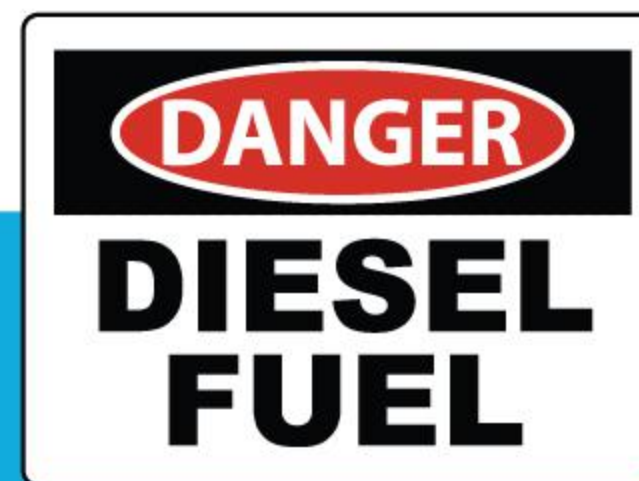

ProcessWorx is pleased to offer a **Basic Sign Pack** containing **11 signs** to keep your Farm safe!

- Farm Safe
- Emergency Assembly Point
- PPE Must Be Worn
- First Aid Sign
- Fire Extinguisher x3
- Danger Flammable Liquid
- Danger Petrol
- Danger Chemical Storage
- Danger Diesel Fuel

Signs are UV rated.
Sizes range from
200x200mm to 450x600mm.

* Signs only sold as a complete pack and not available individually.

TO ORDER email enquiries@processworx.com.au
to confirm Qty of packs, billing and delivery address